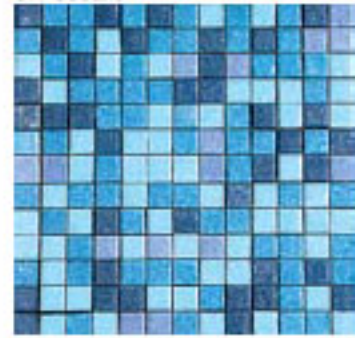

Violeta

Rocks of Light

Transparent glass in combination with tenuous color tones bestows a particular delicacy to KUARZO. Detail will be affected by the choice of adhesive, whether it is of a similar color or white to emphasize the characteristics of the glass, or of a different color for a more versatile look.

ver

Acacia

ver

Laurel

ver

Agave

ver

Bacalar

ver

Tulum

ver

Indigo

ver

Yelba

42% Cancún
18% Ixtapa
7% Acapulco 15% Mar
18% Cobalto Oscuro

Wailea

3/4" x 3/4" 2 x 2 cms

36% Cancún
25% Mar
31% Acapulco
8% Cobalto

Atlántico

3/4" x 3/4" 2 x 2 cms
2" x 2" 5 x 5

70% K5
30% K5 iridiscente

K5 30

3/4" x 3/4" 2 x 2 cms

70% Cancún
30% Paradise