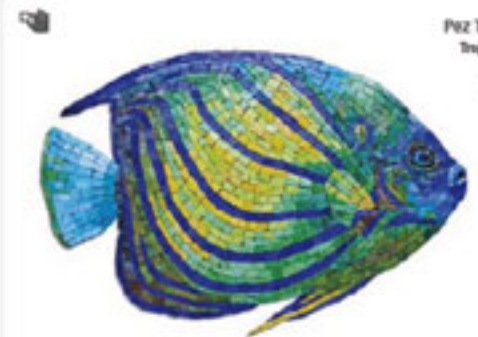

Pool Art Decorados

Delfines L
Dolphins L

2.97 x 1.60 mts
9' 9" x 5' 1"

Delfines jugando pelota
Dolphins playing with ball

3.00 x 1.50 mts
9' 10" x 4' 10"

Delfin 1
Dolphin 1

1.50 x 1.00 mts
5' x 3' 4"

Orca y Corales
Killer Whale & Corals

5.50 x 3.00 mts
18' x 9' 10"

Pelota de playa colores
Colors Beach ball

1.00 x 1.00 mts
3' 4"

Tesoro
Treasure
2.21 x 1.74 mts
7' 1" x 5' 8"

Pez Payaso Azul
Blue Green Fish

15 cms
25 cms
30 cms
35 cms
50 cms
8"
10"
12"
14"
20"

Pez Tropical
Tropical Fish

50 cms
20"

Pez Angel Azul
Blue Angel Fish

35 cms
14"

Pez Mariposa
Butterfly Fish

50 cms
20"

Pez Angel Frances
French Angel Fish

25 cms
35 cms
10"
14"