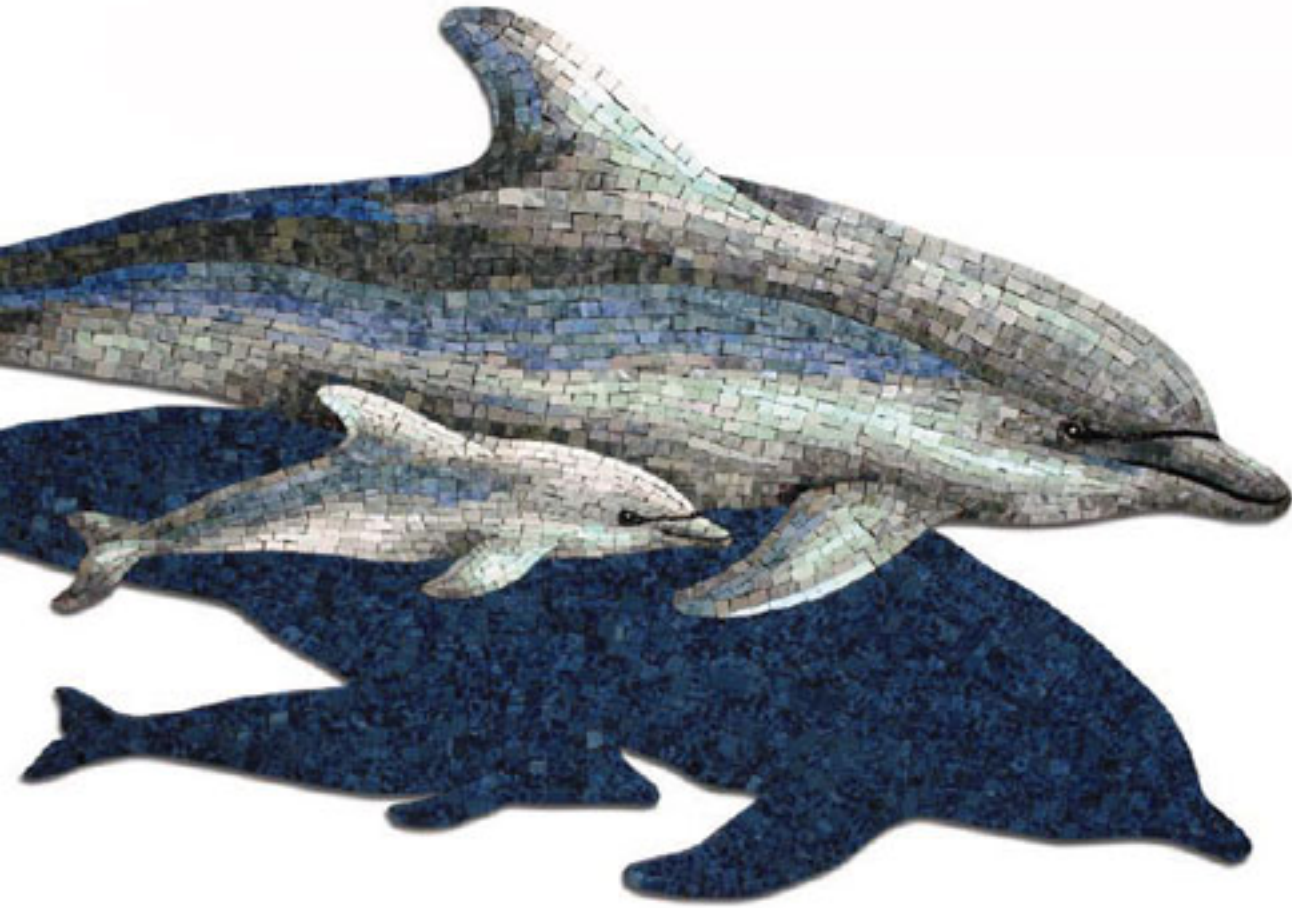

5.50 x 3.00 mts
18' x 9' 10"

Pelota de playa colores
Colors Beach ball

1.00 x 1.00 mts
3' 4"

Tesoro
Treasure
2.21 x 1.74 mts
7' 1" x 5' 8"

Pez Payaso Azul
Blue Green Fish

15 cms
25 cms
30 cms
35 cms
50 cms
8"
10"
12"
14"
20"