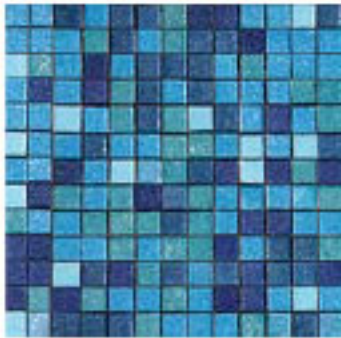

Violeta

Rocks of Light

Transparent glass in combination with tenuous color tones bestows a particular delicacy to KUARZO. Detail will be affected by the choice of adhesive, whether it is of a similar color or white to emphasize the characteristics of the glass, or of a different color for a more versatile look.

ver

Acacia

ver

Laurel

ver

Agave

ver

Bacalar

ver

Tulum

ver

Indigo

ver

Yelba

42% Cancún
18% Ixtapa
7% Acapulco 15% Mar
18% Cobalto Oscuro

Wailea

3/4" x 3/4" 2 x 2 cms

36% Cancún
25% Mar
31% Acapulco
8% Cobalto

Atlántico

3/4" x 3/4" 2 x 2 cms
2" x 2" 5 x 5

70% K5
30% K5 iridiscente

K5 30

3/4" x 3/4" 2 x 2 cms

70% Cancún
30% Paradise